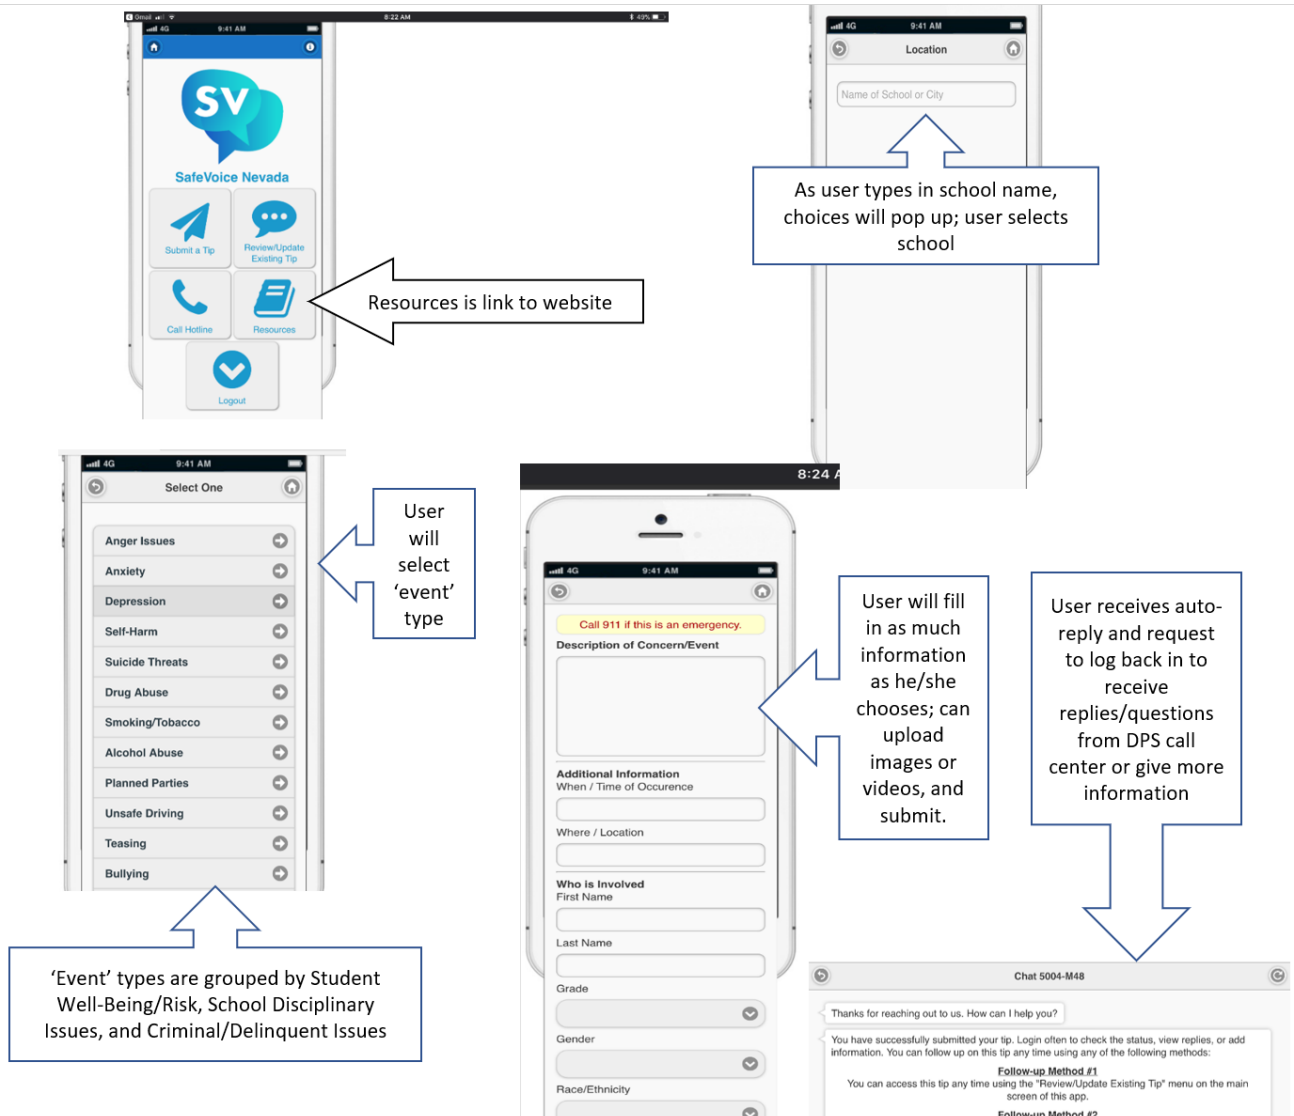

How is a report made?

Mobile app

website
www.safevoicenv.org

Hotline: 833.216.7233 (SAFE)