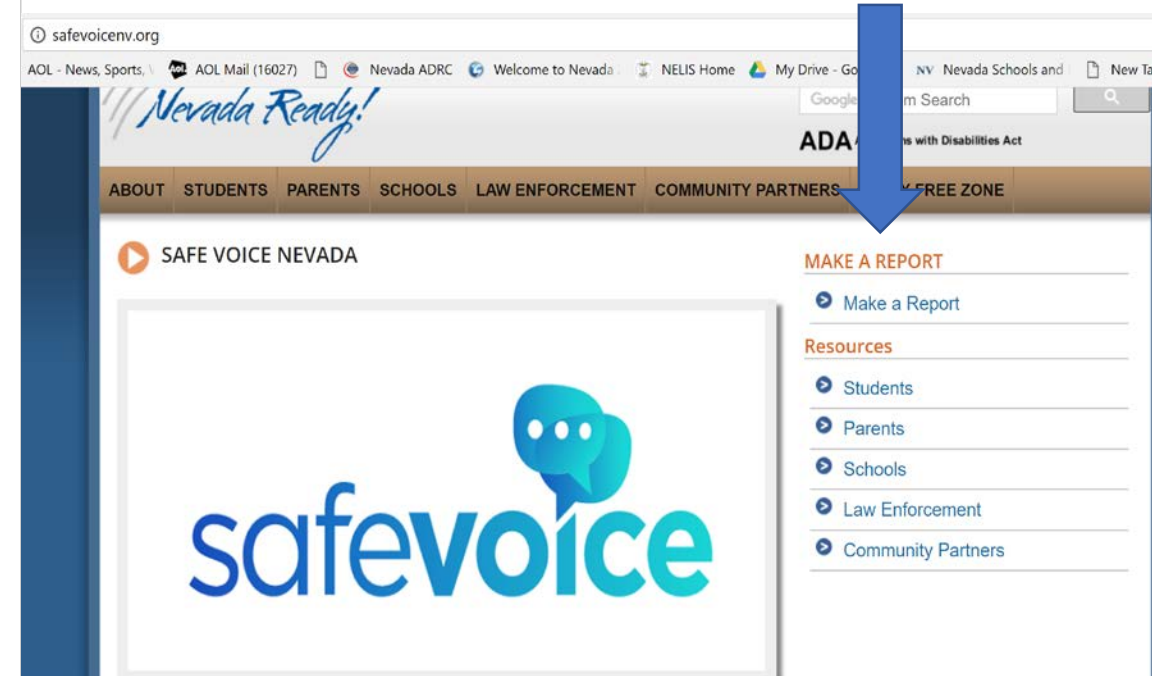

How is a report made?

Mobile app

website
www.safevoicenv.org

Hotline: 833.216.7233 (SAFE)