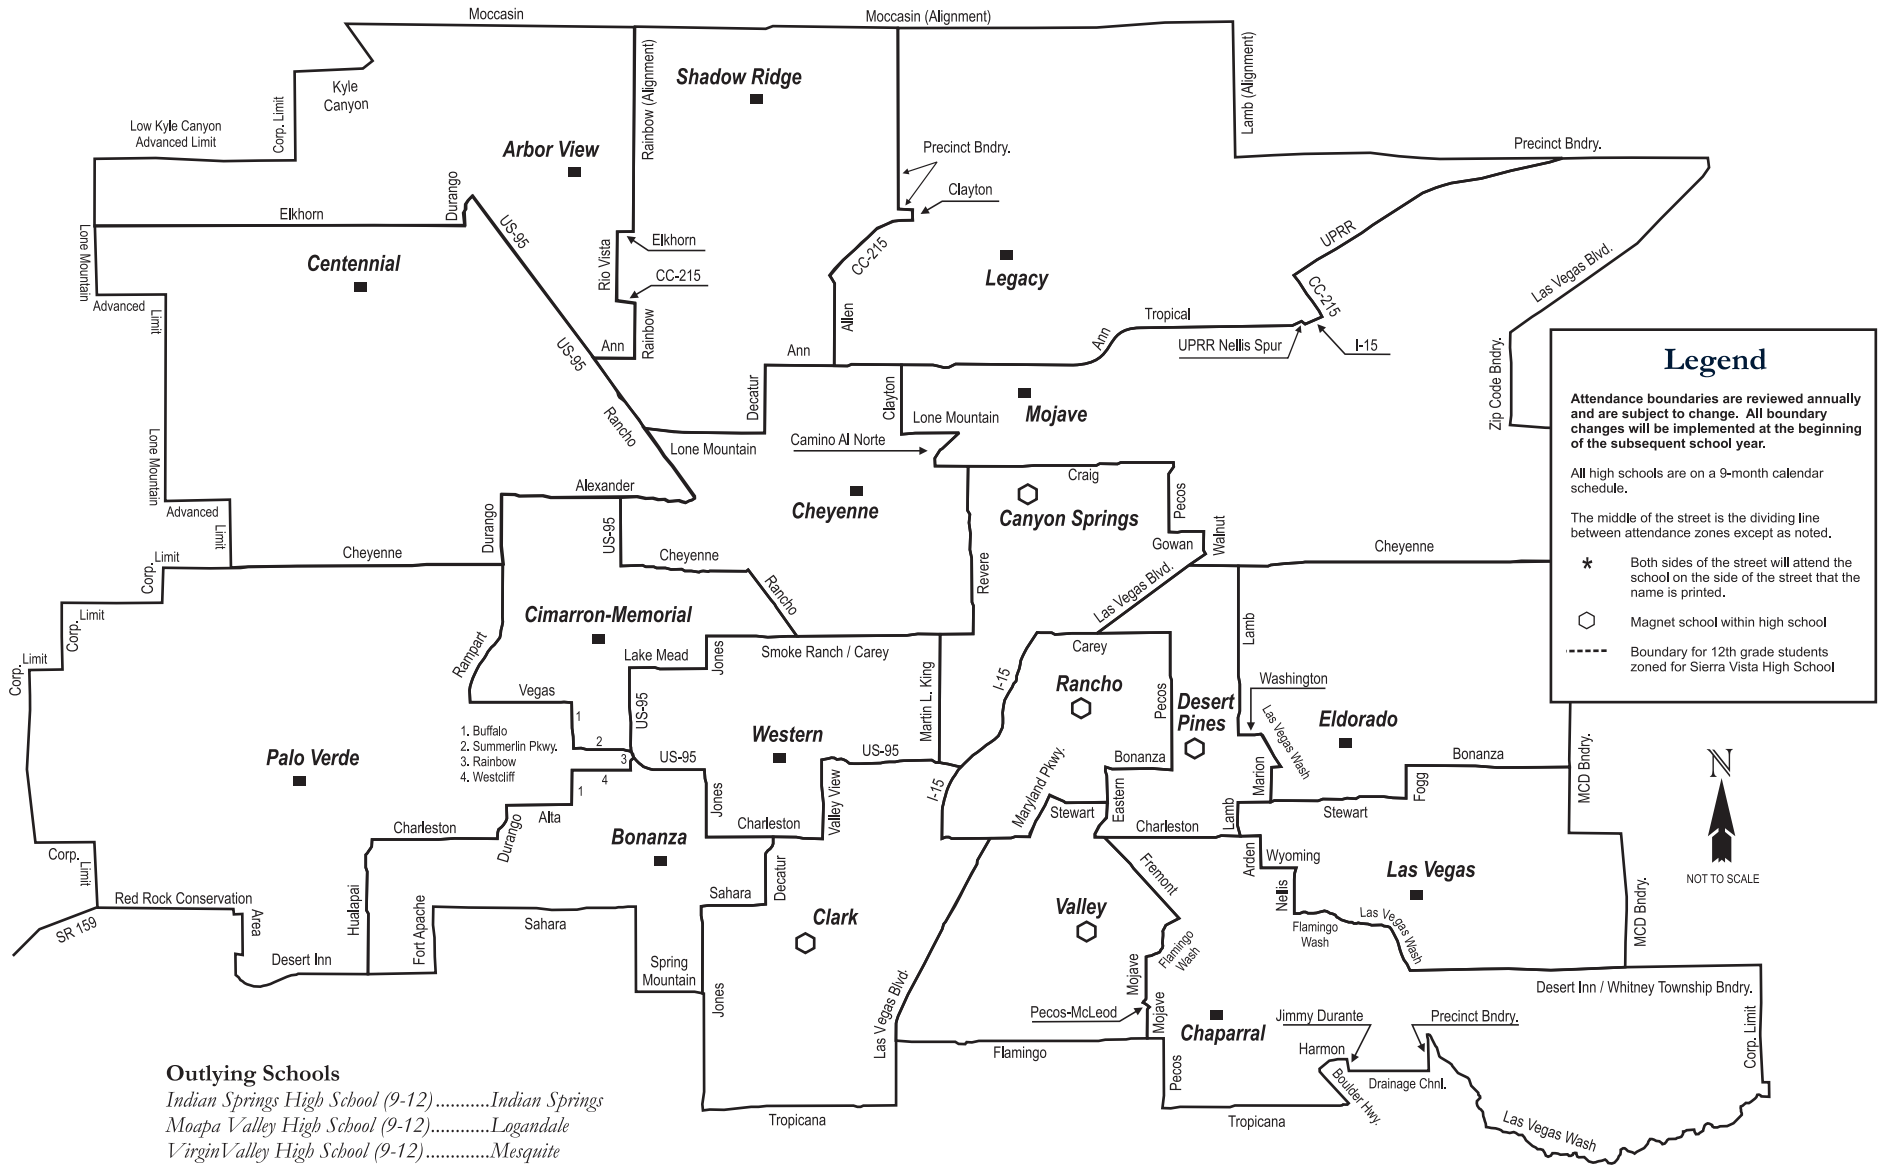

# Clark County School District 2008-09 High School — Northern Attendance Boundaries (9-12th Grades)

**Outlying Schools**  
*Indian Springs High School (9-12).....Indian Springs*  
*Moapa Valley High School (9-12).....Logandale*  
*Virgin Valley High School (9-12).....Mesquite*